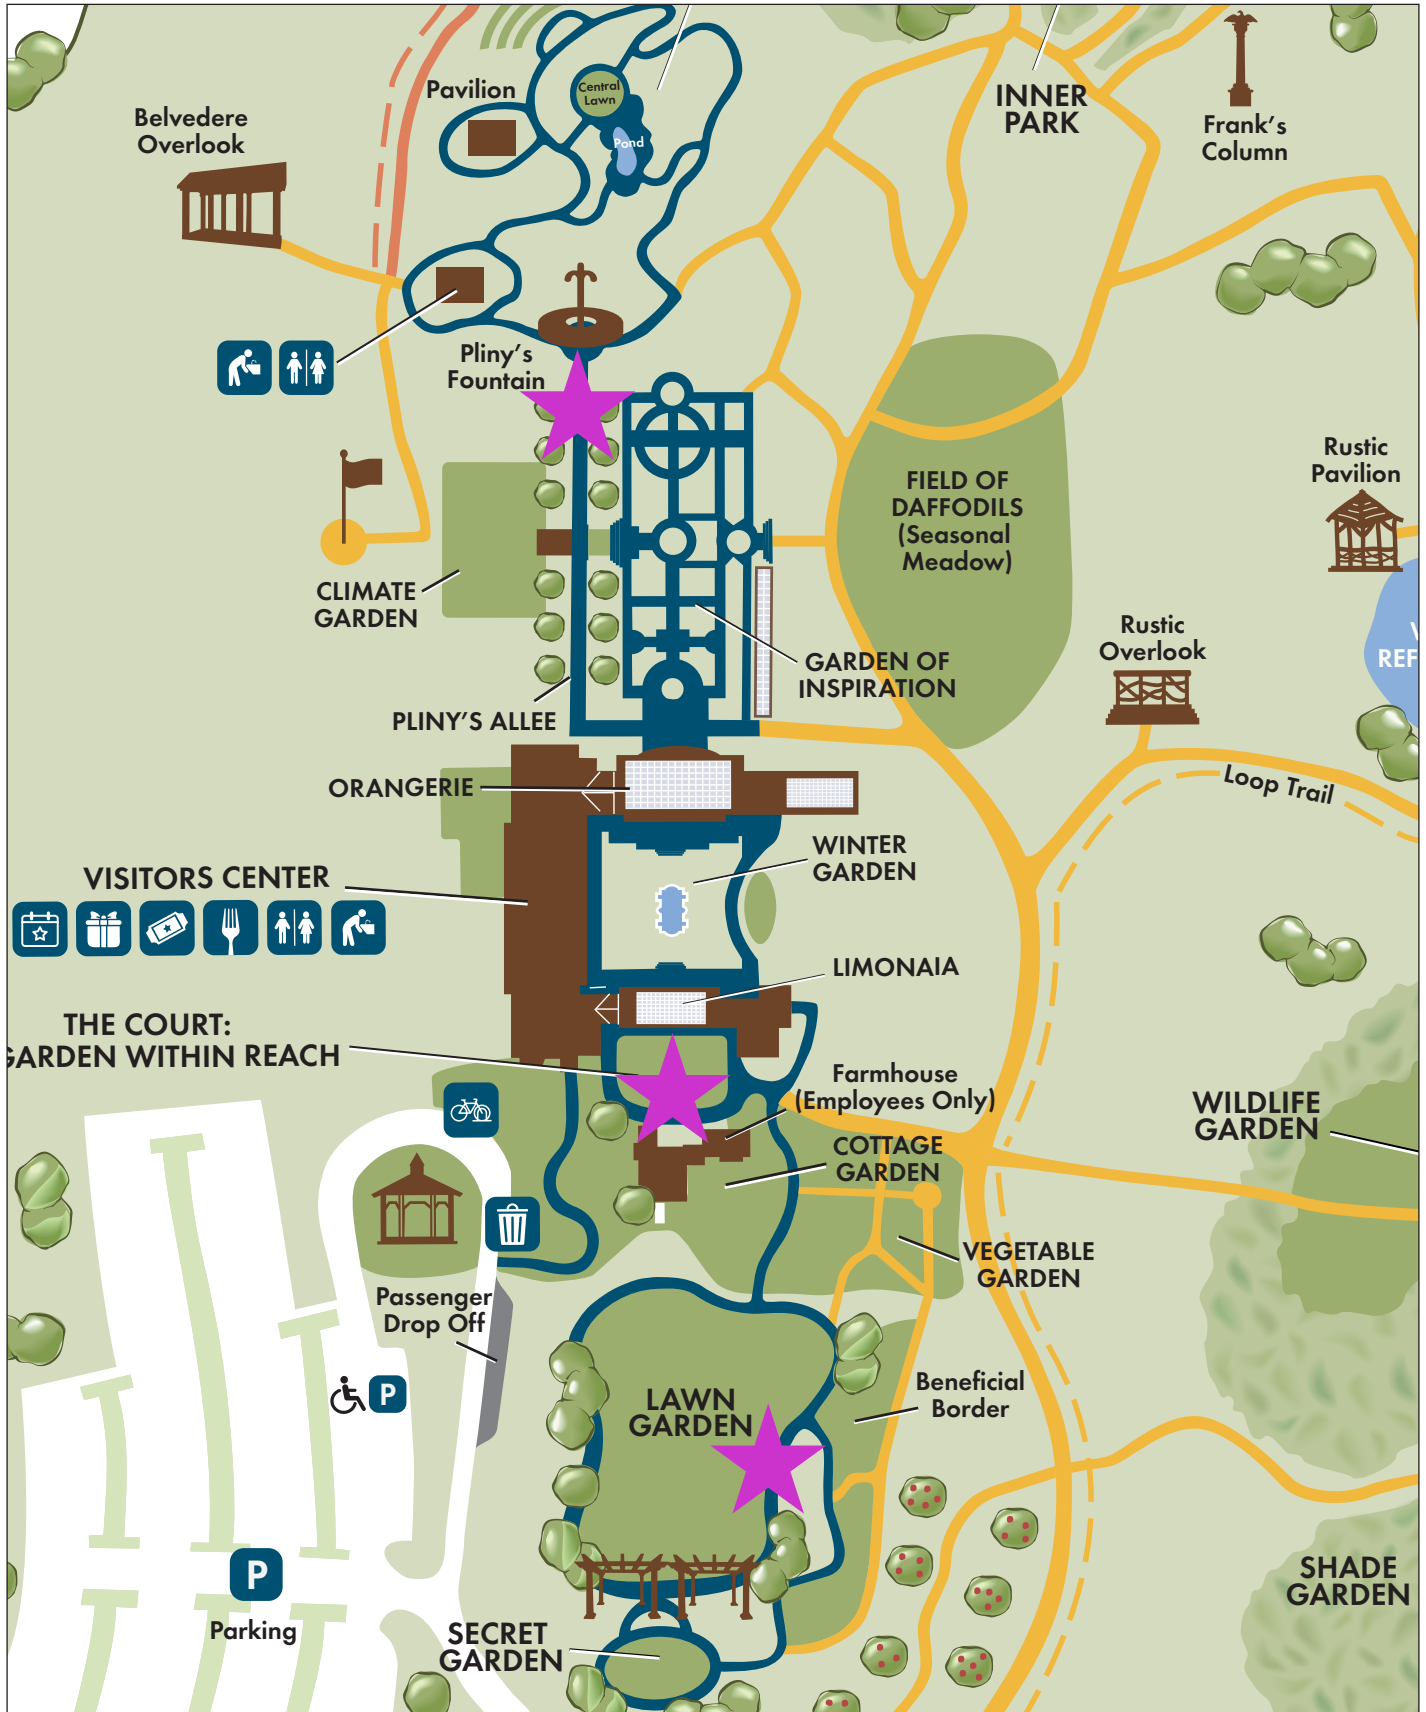

GARDEN MAP

ACCESSIBILITY

Many paths are accessible. Please see the key on the right indicating difficulty levels. Wheelchairs are available at the Visitors Center.

TRAIL TYPE

- Paved/Concrete or Brick Paths (Easy)
- Gravel/Packed Stone or Dirt Paths (Moderate)
- Rocky & Steep Terrain (Hard)

★ Aerial art locations