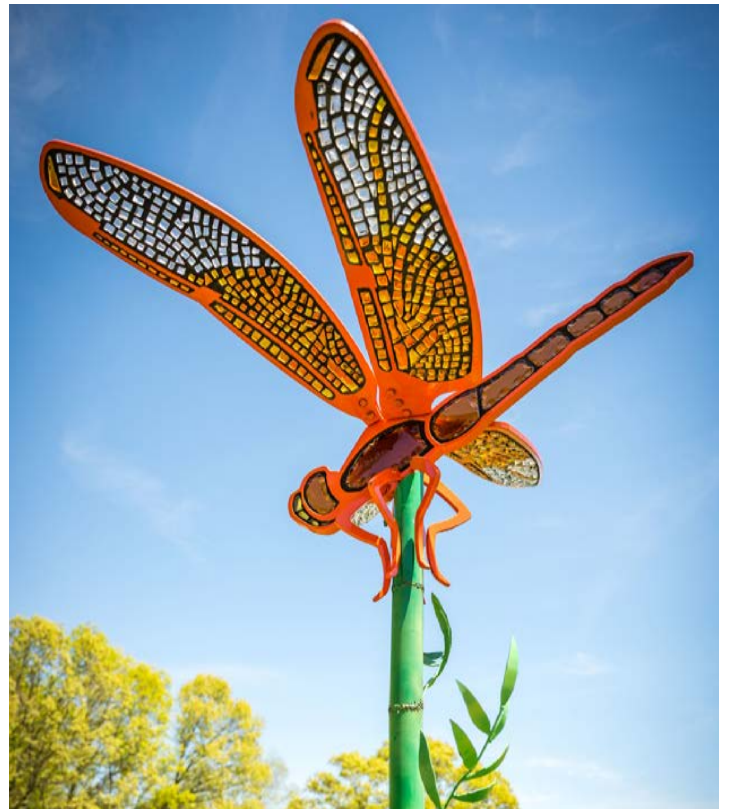

**New England
Botanic Garden**
AT TOWER HILL

Glass in Flight Dedication Opportunities **May 16 – November 1**

Honor a loved one or celebrate life's milestones like birthdays, anniversaries, retirements, and graduations with a seasonal sculpture dedication in *Glass in Flight*. This stunning exhibition features 30 stained-glass and steel creations by artist Alex Heveri, including shimmering hummingbirds, butterflies, and dragonflies. Your dedication creates a lasting tribute that visitors will admire throughout summer and fall in the Garden. Each sculpture is individually numbered and corresponds with a map provided on the last page for easy reference.

1. Blue Dasher Dragonfly
6' x 6' x 8'
Top of the meadow by Wildlife Pond
\$750

2. Red Grasshawk Dragonfly
6' x 6' x 8.5'
Top of the meadow on Orchard Road
\$750

3. Wandering Glider
6' x 6' x 9.5'
Top of the meadow by Wildlife Pond
\$750

7. Eastern Tiger Swallowtail
12' x 5' x 3'
Entry Garden
\$750

8. Blue Mountain Swallowtail
5.5' x 5' x 3'
Overlooking Meadow by Garden's flagpole
\$500

9. Tailed Jay Butterfly on Sparkle Pole
4.5' x 4.5' x 10'
Lawn Garden
\$500