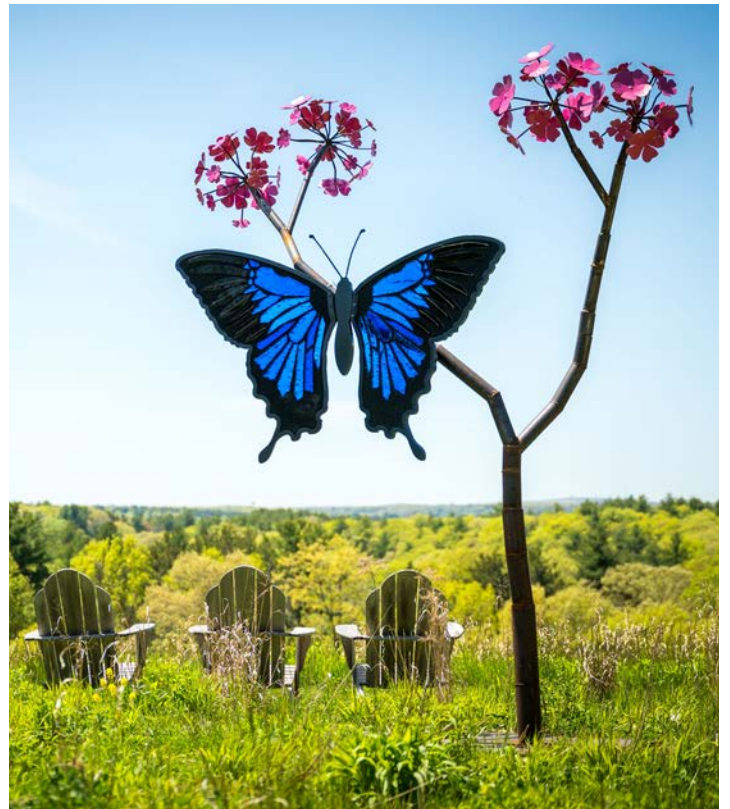

7. Eastern Tiger Swallowtail
12' x 5' x 3'
Entry Garden
\$750

8. Blue Mountain Swallowtail
5.5' x 5' x 3'
Overlooking Meadow by Garden's flagpole
\$500

9. Tailed Jay Butterfly on Sparkle Pole
4.5' x 4.5' x 10'
Lawn Garden
\$500