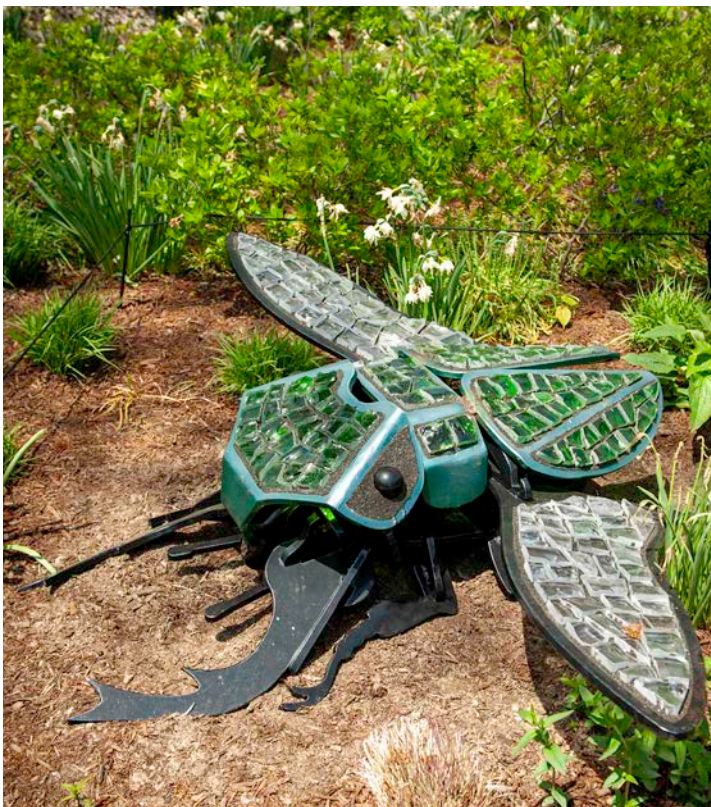

17. Red Butterfly Bench
4.5' x 4.5' x 3'
Lawn Garden
\$500

18. Butterfly Tree
13'H x 13'W x 13'D
The Court
\$1,000

19. Rosy Maple Moth
59"W x 4.8'H x 3'D
Path connecting Garden of Inspiration to Meadow
\$500

20. Luna Moth
55"W x 63"H x 41"D
Climate Garden
\$500

21. Green Stag Beetle
4' x 4' x 14"
The Court
\$250

22. Yellow Stag Beetle
4' x 4' x 14"
East Side of Lawn Garden
\$250

**ALREADY
DEDICATED**

23. Jewel Beetle 1
4' x 3' x 3'
The Court
\$250