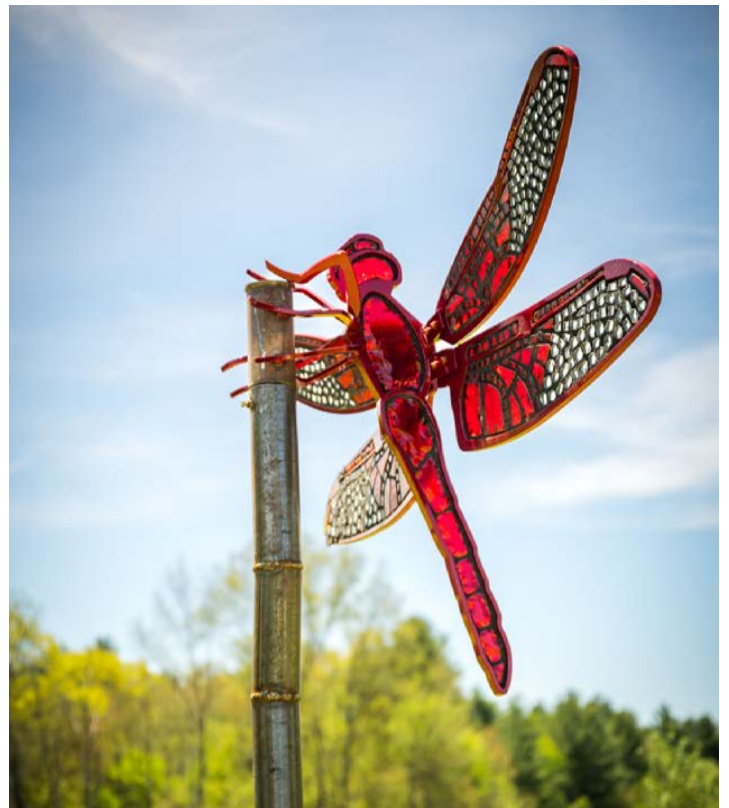

**New England
Botanic Garden**
AT TOWER HILL

Glass in Flight Dedication Opportunities **May 16 – November 1**

Honor a loved one or celebrate life's milestones like birthdays, anniversaries, retirements, and graduations with a seasonal sculpture dedication in *Glass in Flight*. This stunning exhibition features 30 stained-glass and steel creations by artist Alex Heveri, including shimmering hummingbirds, butterflies, and dragonflies. Your dedication creates a lasting tribute that visitors will admire throughout summer and fall in the Garden. Each sculpture is individually numbered and corresponds with a map provided on the last page for easy reference.

1. Blue Dasher Dragonfly
6' x 6' x 8'
Top of the meadow by Wildlife Pond
\$750

2. Red Grasshawk Dragonfly
6' x 6' x 8.5'
Top of the meadow on Orchard Road
\$750

3. Wandering Glider
6' x 6' x 9.5'
Top of the meadow by Wildlife Pond
\$750