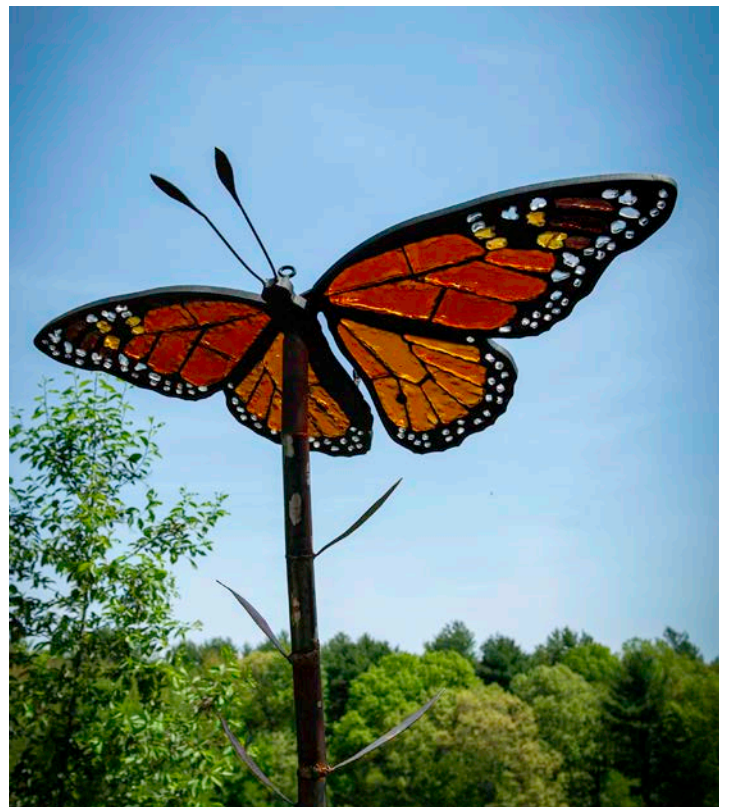

1. Blue Dasher Dragonfly
6' x 6' x 8'
Top of the meadow by Wildlife Pond
\$750

2. Red Grasshawk Dragonfly
6' x 6' x 8.5'
Top of the meadow on Orchard Road
\$750

3. Wandering Glider
6' x 6' x 9.5'
Top of the meadow by Wildlife Pond
\$750

7. Eastern Tiger Swallowtail
12' x 5' x 3'
Entry Garden
\$750

8. Blue Mountain Swallowtail
5.5' x 5' x 3'
Overlooking Meadow by Garden's flagpole
\$500

9. Tailed Jay Butterfly on Sparkle Pole
4.5' x 4.5' x 10'
Lawn Garden
\$500

10. Monarch Butterfly on Leaf Pole
4.5' x 4.5' x 10'
Beneficial Border
\$500

11. Blue Morpho Butterfly 1
5' x 5' x 3'
Winter Garden
\$500

12. Blue Morpho Butterfly 2
4.5' x 4.5' x 3'
The Ramble
\$500

13. Glasswing Butterfly on Stand
36" x 85" x 30"
Secret Garden
\$250