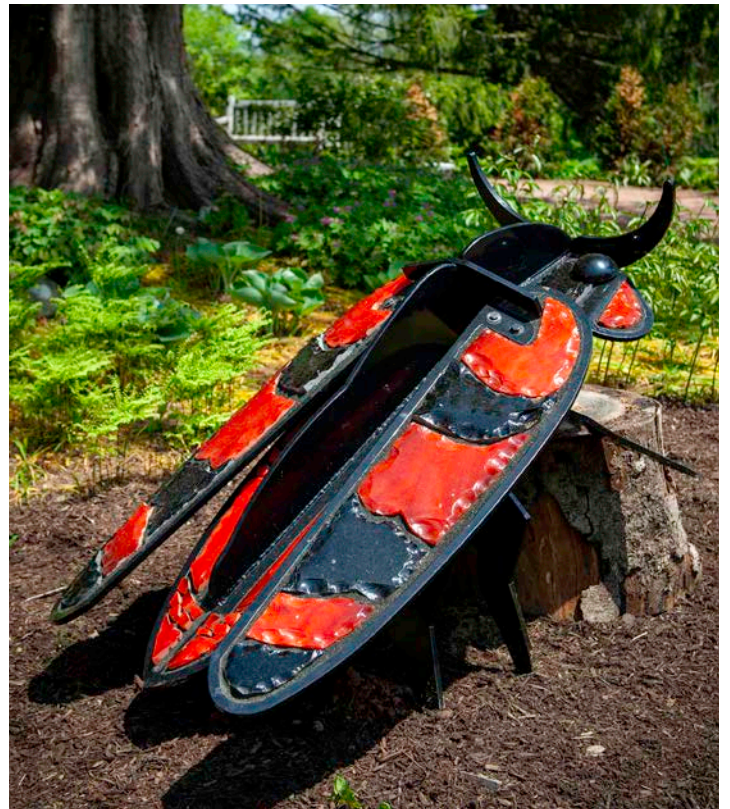

20. Luna Moth
55"W x 63"H x 41"D
Climate Garden
\$500

21. Green Stag Beetle
4' x 4' x 14"
The Court
\$250

22. Yellow Stag Beetle
4' x 4' x 14"
East Side of Lawn Garden
\$250

**ALREADY
DEDICATED**

23. Jewel Beetle 1
4' x 3' x 3'
The Court
\$250