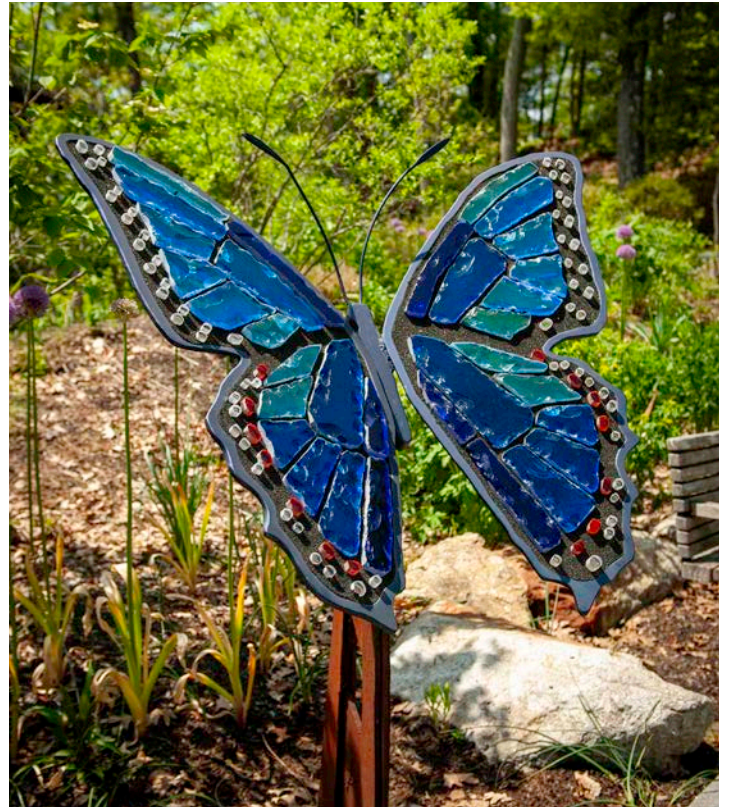

7. Eastern Tiger Swallowtail
12' x 5' x 3'
Entry Garden
\$750

8. Blue Mountain Swallowtail
5.5' x 5' x 3'
Overlooking Meadow by Garden's flagpole
\$500

9. Tailed Jay Butterfly on Sparkle Pole
4.5' x 4.5' x 10'
Lawn Garden
\$500

10. Monarch Butterfly on Leaf Pole
4.5' x 4.5' x 10'
Beneficial Border
\$500

11. Blue Morpho Butterfly 1
5' x 5' x 3'
Winter Garden
\$500

12. Blue Morpho Butterfly 2
4.5' x 4.5' x 3'
The Ramble
\$500

13. Glasswing Butterfly on Stand
36" x 85" x 30"
Secret Garden
\$250