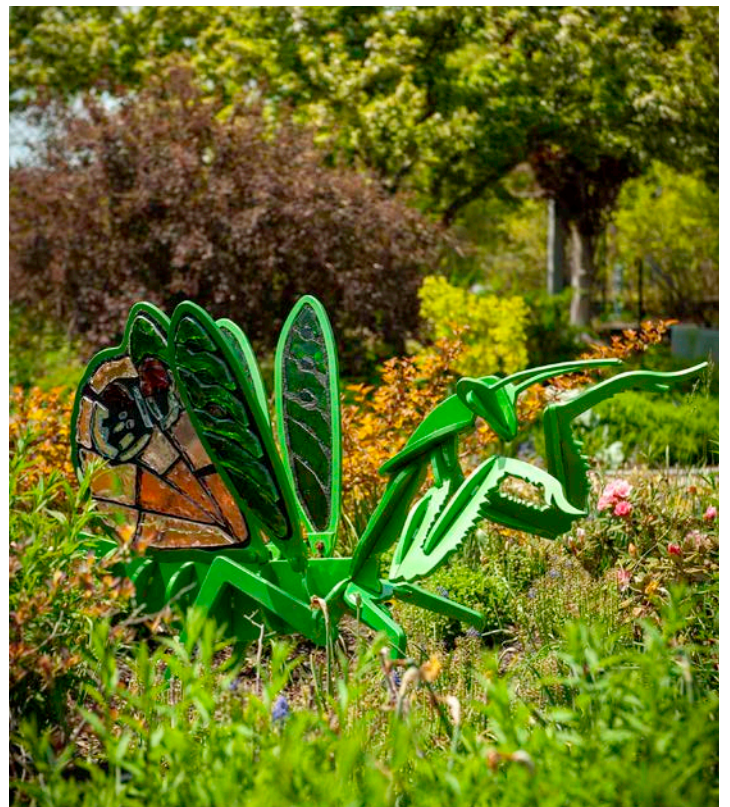

20. Luna Moth
55"W x 63"H x 41"D
Climate Garden
\$500

21. Green Stag Beetle
4' x 4' x 14"
The Court
\$250

22. Yellow Stag Beetle
4' x 4' x 14"
East Side of Lawn Garden
\$250

**ALREADY
DEDICATED**

23. Jewel Beetle 1
4' x 3' x 3'
The Court
\$250

24. Jewel Beetle 2
4' x 3' x 3'
East Side of Lawn Garden
\$250

25. Spiny Flower Mantis
4.5' x 2.5' x 3'
Garden of Inspiration
\$500

26. Elegant Mantis
4.5' x 2.5' x 3'
Garden of Inspiration
\$500

27. Hummingbird Archway
13'H x 13'W x 13'D
Lawn Garden - north side
\$1,000