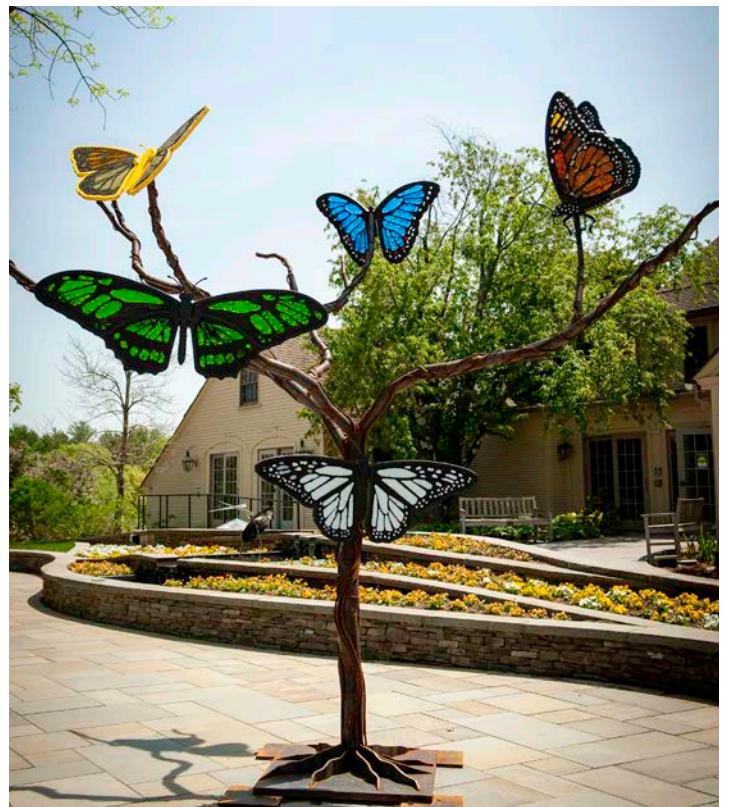

10. Monarch Butterfly on Leaf Pole
4.5' x 4.5' x 10'
Beneficial Border
\$500

11. Blue Morpho Butterfly 1
5' x 5' x 3'
Winter Garden
\$500

12. Blue Morpho Butterfly 2
4.5' x 4.5' x 3'
The Ramble
\$500

13. Glasswing Butterfly on Stand
36" x 85" x 30"
Secret Garden
\$250

14. Pink Amethyst Butterfly 1
5' x 5.5' x 3'
Winter Garden
\$500

15. Pink Amethyst Butterfly 2
5' x 5.5' x 3'
Winter Garden
\$500

16. Monarch Butterfly Bench
59" x 4.5' x 4'
Overlooking Meadow by Garden's flagpole
\$500

17. Red Butterfly Bench
4.5' x 4.5' x 3'
Lawn Garden
\$500

18. Butterfly Tree
13'H x 13'W x 13'D
The Court
\$1,000

19. Rosy Maple Moth
59"W x 4.8'H x 3'D
Path connecting Garden of Inspiration to Meadow
\$500